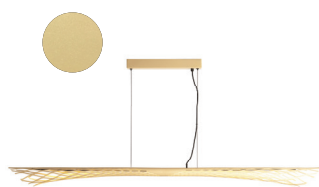

Wing Sand-Gold