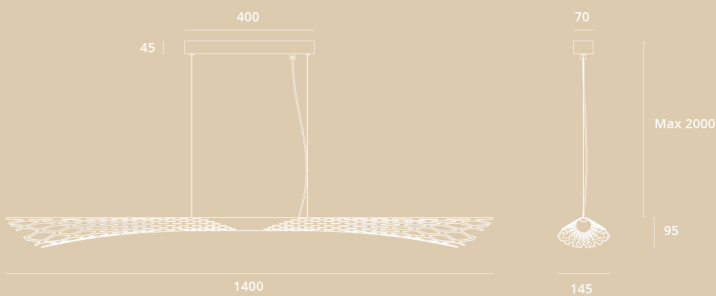

### SOFT STEEL Wing

is our decorative line light. A more subtle version in the SOFT STEEL collection.

A warm downlight strip casts the light into and through its fixture. Due to the expanded framework a beautiful contrast between in- and outside is created.

High Colourfastness CRI >90

Extremely good glare ratio (UGR)

Dimmable

Easy installation

### Technical drawing

### Technical Specifications

Electrical	
System wattage:	26W
Voltage:	220-240V
Light technic	
Type of light source:	LED
Luminous flux:	2800 Lm
Efficacy:	108lm/W
Colour temperature:	2700K (Dim to warm on request)
Colour rendering (CRI):	Ra>90
Light distribution:	Direct (fall off reflected)
Optic:	Opal cover
UGR:	UGR not measured
Control/Dimming	
Type:	Trailing edge
Protection	
Ingress Protection rating	IP20 (indoor use)
Mounting/Connection	
Mounting	Suspended
Cable	2 metal cable, 4mm Textile cable 2m
Canopy	1 Brackets with side screw canopy
Weight	
Bruto   Netto	4,5kg   3,5kg