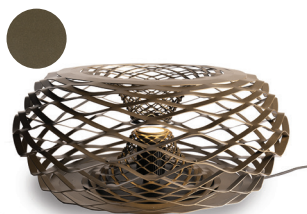

SOFT STEEL

Design by: Rik van Mierlo

Aura

Let the shadowplay speak for itself!

SOFT STEEL Puck

This wall light is made from an irregular lasercutted metal disc. Creating a shell-like form on the wall. At an angle, the LED is fixed directly onto the frame. This way it casts a light towards the wall leaving an incredible shadowplay across the background.

High Colourfastness CRI >90

Extremely good glare ratio (UGR)

On-Off cable switch included

Uplight (fall off reflected inside donut)

Technical drawing

Technical Specifications

Electrical	
System wattage:	6W
Voltage:	220-240V
Light technic	
Type of light source:	LED
Luminous flux:	622 Lm
Efficacy:	104lm/W
Colour temperature:	3000K (when dimmed: 3000-2200K)
Colour rendering (CRI):	Ra>90
Light distribution:	Uplight (fall off reflected)
Optic:	36°
UGR:	UGR not calculated
Control/Dimming	
Type:	On-Off switch included (LED is dimmable)
Protection	
Ingress Protection rating	IP20 (indoor use)
Mounting/Connection	
Mounting	Free standing
Cable	1,5m textile cable
Weight	
Bruto Netto	4,5kg 3,5kg

Options

Aura Bronze

Aura Sand-Gold

Aura Black

Aura Silver

All our powdercoatings are carefully selected. Extreme corrosion resistant polyester-based powdercoating.

Custom RAL colours are possible for an additional fee or for orders with larger quantities.
Send an e-mail to info@rikvanmierlo.nl for more information and possibilities