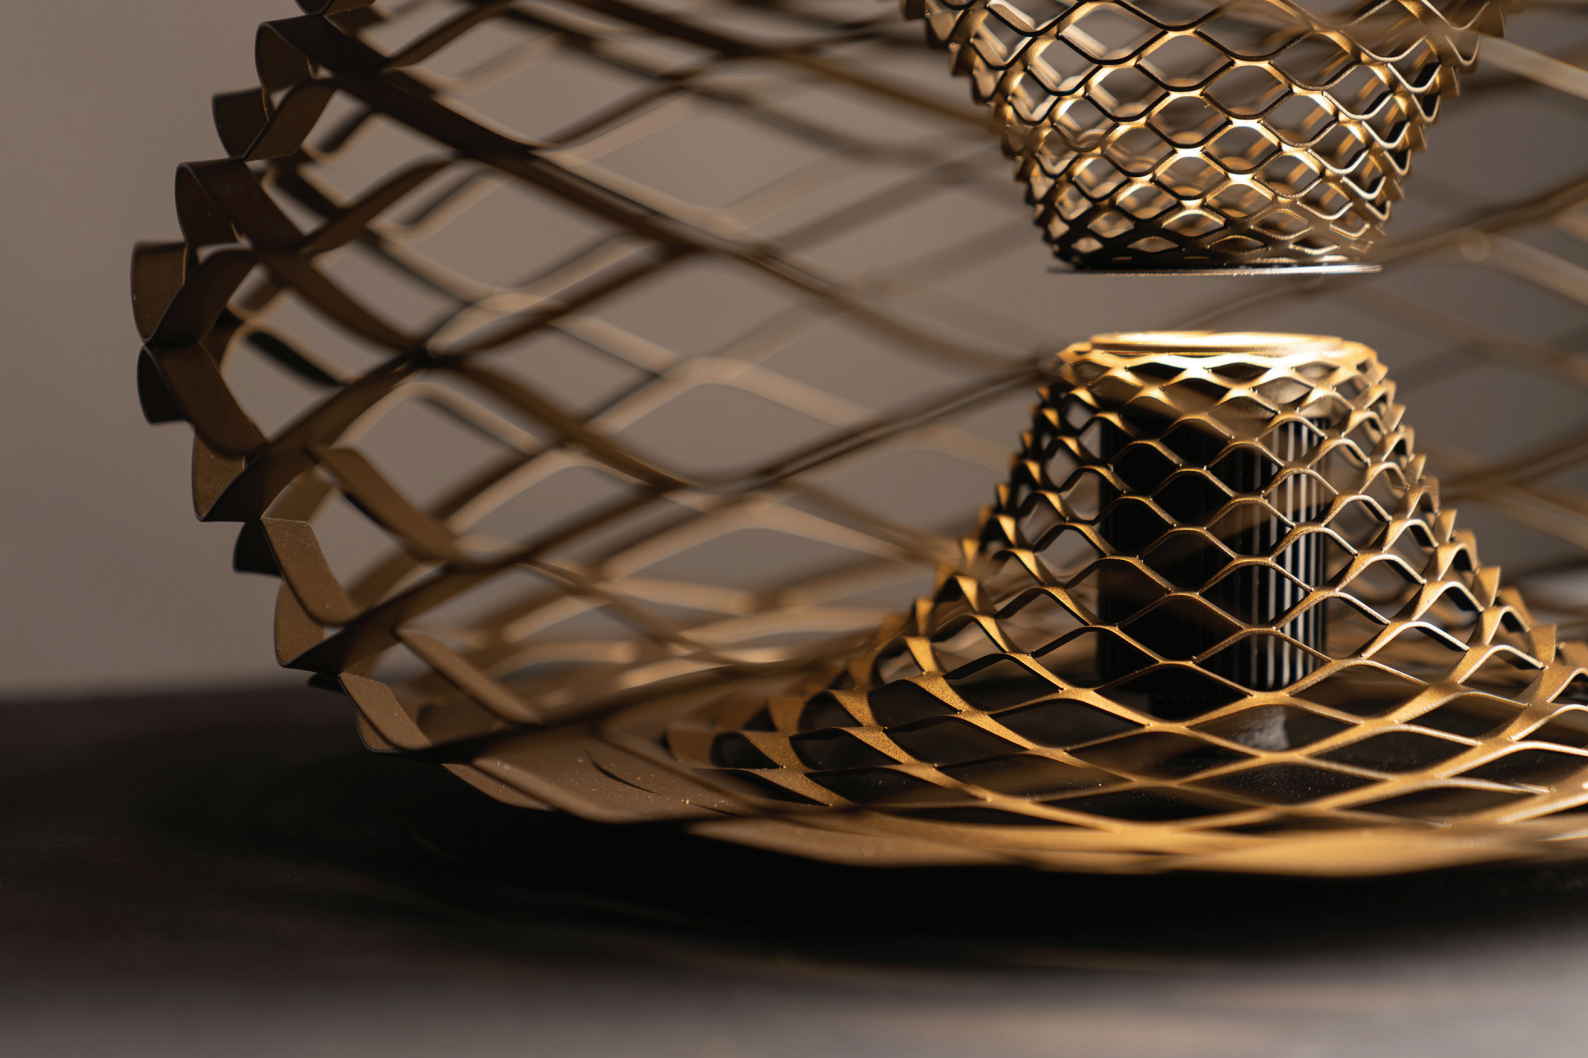

SOFT STEEL

Design by: Rik van Mierlo

Aura

Let the shadowplay speak for itself!

SOFT STEEL Puck

This wall light is made from an irregular lasercutted metal disc. Creating a shell-like form on the wall. At an angle, the LED is fixed directly onto the frame. This way it casts a light towards the wall leaving an incredible shadowplay across the background.

High Colourfastness CRI >90

Extremely good glare ratio (UGR)

On-Off cable switch included

Uplight (fall off reflected inside donut)

Technical drawing

Technical Specifications

Electrical	
System wattage:	6W
Voltage:	220-240V
Light technic	
Type of light source:	LED
Luminous flux:	622 Lm
Efficacy:	104lm/W
Colour temperature:	3000K (when dimmed: 3000-2200K)
Colour rendering (CRI):	Ra>90
Light distribution:	Uplight (fall off reflected)
Optic:	36°
UGR:	UGR not calculated
Control/Dimming	
Type:	On-Off switch included (LED is dimmable)
Protection	
Ingress Protection rating	IP20 (indoor use)
Mounting/Connection	
Mounting	Free standing
Cable	1,5m textile cable
Weight	
Bruto Netto	4,5kg 3,5kg