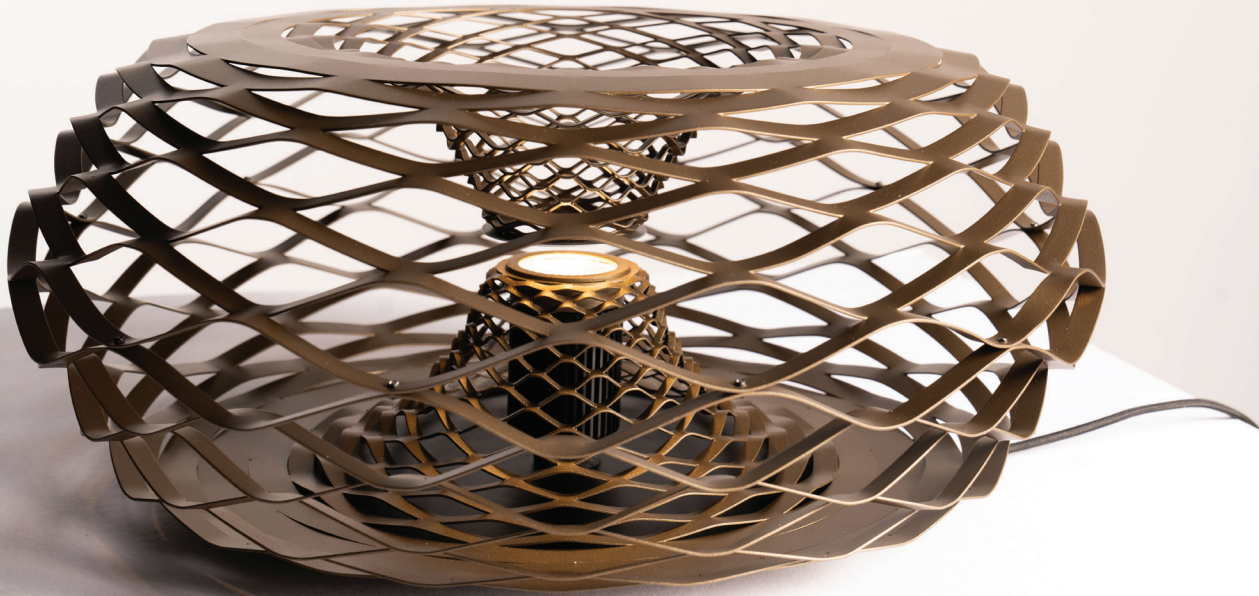

SOFT STEEL

Design by: Rik van Mierlo

Aura

Let the shadowplay speak for itself!

SOFT STEEL Puck

This wall light is made from an irregular lasercutted metal disc. Creating a shell-like form on the wall. At an angle, the LED is fixed directly onto the frame. This way it casts a light towards the wall leaving an incredible shadowplay across the background.

High Colourfastness CRI >90

Extremely good glare ratio (UGR)

On-Off cable switch included

Uplight (fall off reflected inside donut)

Technical drawing

Technical Specifications

Electrical	
System wattage:	6W
Voltage:	220-240V
Light technic	
Type of light source:	LED
Luminous flux:	622 Lm
Efficacy:	104lm/W
Colour temperature:	3000K (when dimmed: 3000-2200K)
Colour rendering (CRI):	Ra>90
Light distribution:	Uplight (fall off reflected)
Optic:	36°
UGR:	UGR not calculated
Control/Dimming	
Type:	On-Off switch included (LED is dimmable)
Protection	
Ingress Protection rating	IP20 (indoor use)
Mounting/Connection	
Mounting	Free standing
Cable	1,5m textile cable
Weight	
Bruto Netto	4,5kg 3,5kg