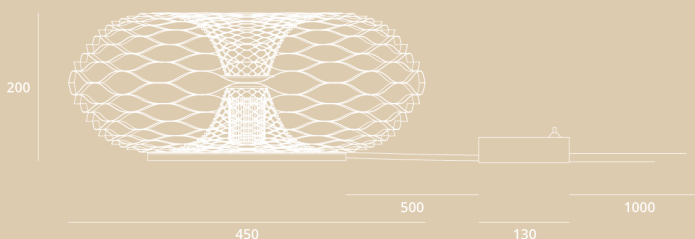

SOFT STEEL

Design by: Rik van Mierlo

Aura

Let the shadowplay speak for itself!

SOFT STEEL Puck

This wall light is made from an irregular lasercutted metal disc. Creating a shell-like form on the wall. At an angle, the LED is fixed directly onto the frame. This way it casts a light towards the wall leaving an incredible shadowplay across the background.

High Colourfastness CRI >90

Extremely good glare ratio (UGR)

On-Off cable switch included

Uplight (fall off reflected inside donut)

Technical drawing

Technical Specifications

Electrical	
System wattage:	6W
Voltage:	220-240V
Light technic	
Type of light source:	LED
Luminous flux:	622 Lm
Efficacy:	104lm/W
Colour temperature:	3000K (when dimmed: 3000-2200K)
Colour rendering (CRI):	Ra>90
Light distribution:	Uplight (fall off reflected)
Optic:	36°
UGR:	UGR not calculated
Control/Dimming	
Type:	On-Off switch included (LED is dimmable)
Protection	
Ingress Protection rating	IP20 (indoor use)
Mounting/Connection	
Mounting	Free standing
Cable	1,5m textile cable
Weight	
Bruto Netto	4,5kg 3,5kg